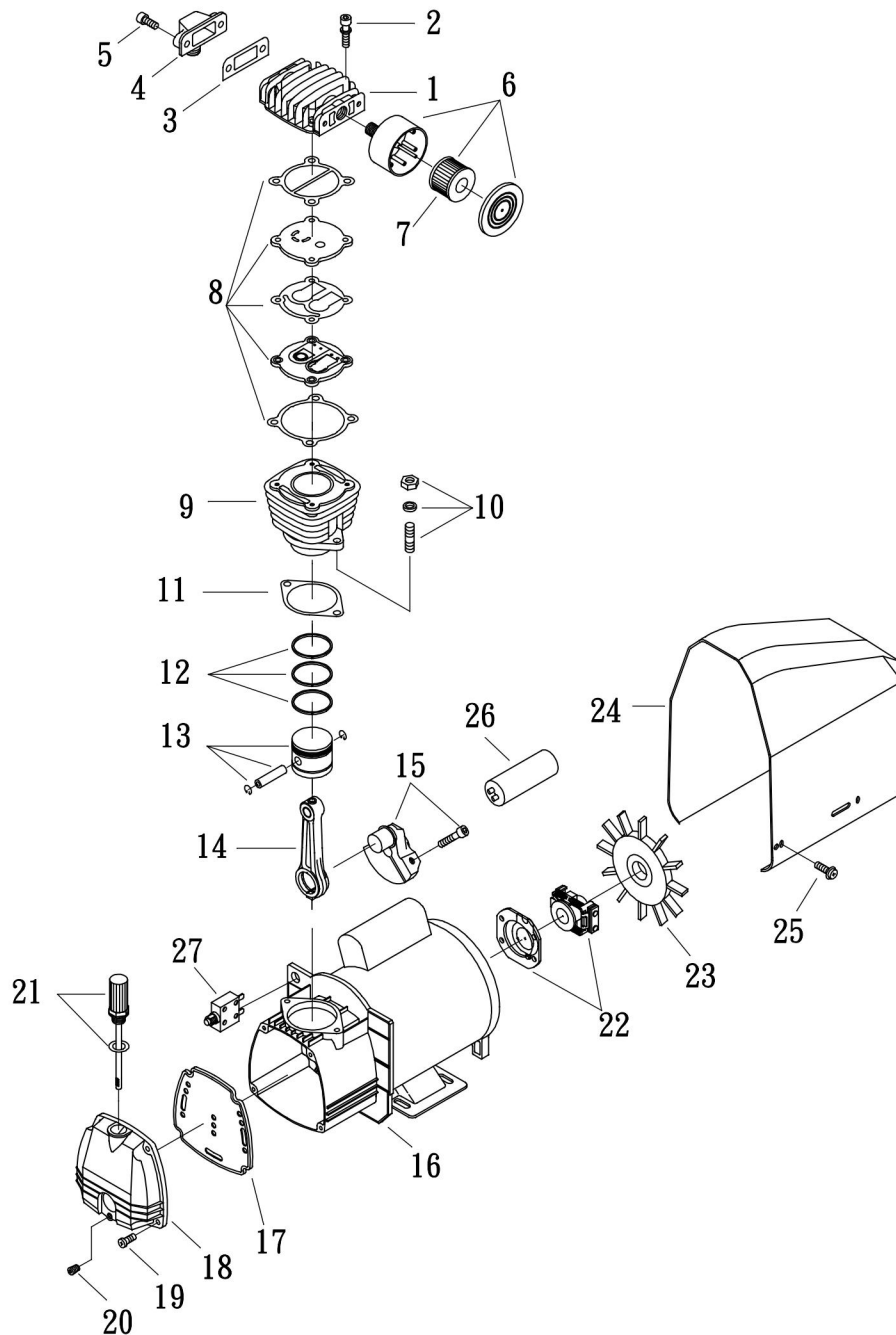

MODEL :DD-2022S(Pump)

SPARE PARTS LIST

NO : MP-1710

REF. NO.	DESCRIPTION	PART NO.	QTY.	REF. NO.	DESCRIPTION	PART NO.	QTY.
1	Cylinder head	3101042	1	15	Crankshaft & balancer	3304076	1
2	Allen bolt set	3B01-M06*040V	4	16	Motor set	3B8-NC1002WA	1
3	Exhaust elbow gasket	2G09-001H	1	17	Front cover gasket	2G07-004A	1
4	Exhaust elbow	2N06-04H1	1	18	Front cover	3309022	1
5	Allen bolt	2B01-M08*020	2	19	Bolt	2B02-FM6*015	4
6	Air filter	2140019A	1	20	Plug	2B14-ST01E	1
7	Filter element	2142013	1	21	Dipstick set	2339008A	1
8	Inlet&Exhaust valve assembly	3B13-AC0747	1	22	Centrifugal switch set	2E24-14064P	1
9	Cylinder	3201006	1	23	Cooling fan	2336037-2	1
10	Double head screw set	3B11-008-A	2	24	Shroud	2428003	1
11	Cylinder gasket	2G04-015	1	25	Bolt	2B02-FM5*010WB	6
12	Piston ring set	3B32-47N	1	26	Starting capacitor	2E28-300F1240	1
13	Piston set	3B31-47	1	27	Thermal protector	2E25-15A	1
14	Rod	2315026	1				

MODEL :DD-2022S (Receive Tank)

SPARE PARTS LIST

NO : MP-1710

REF. NO.	DESCRIPTION	PART NO.	QTY.	REF. NO.	DESCRIPTION	PART NO.	QTY.
1	Air tank	3401542A	1	13	Bushing	2E04-101	1
2	Drain valve	2405011	1	14	Motor feet set bolt	3B08-FM08*30-A	4
3	Rubber pad set	3433011-A	4	15	Pressure switch	2E21-AA276BP	1
4	Grip	2432004	1	16	Strain relief bushing	2E04-010	2
5	Pressure relief valve	2406018A	1	17	Plug	2B14-ST02E	4
6	Body seat block	2439008	6	18	Power cable	2E01-012	1
7	Check valve	2414025	1	19	Soft tube	2T06-026	1
8	Unloading elbow	2N06-01T02H	1	20	Exhaust elbow	2N06-02T02F	1
9	Unloading tube	3B2-02*240F	1	21	Regulator	2408027	1
10	Exhaust soft tube	2T02-04*0440	1	22	Pressure gauge	2D12-15V15KS	2
11	Tank seating	3401203A	1	23	Quick coupler(female)	07MS01/4M-B	2
12	Hexagon bolt set	3B00-FM08*020V	4	24	Cable	2E02-2030702Y2T	1