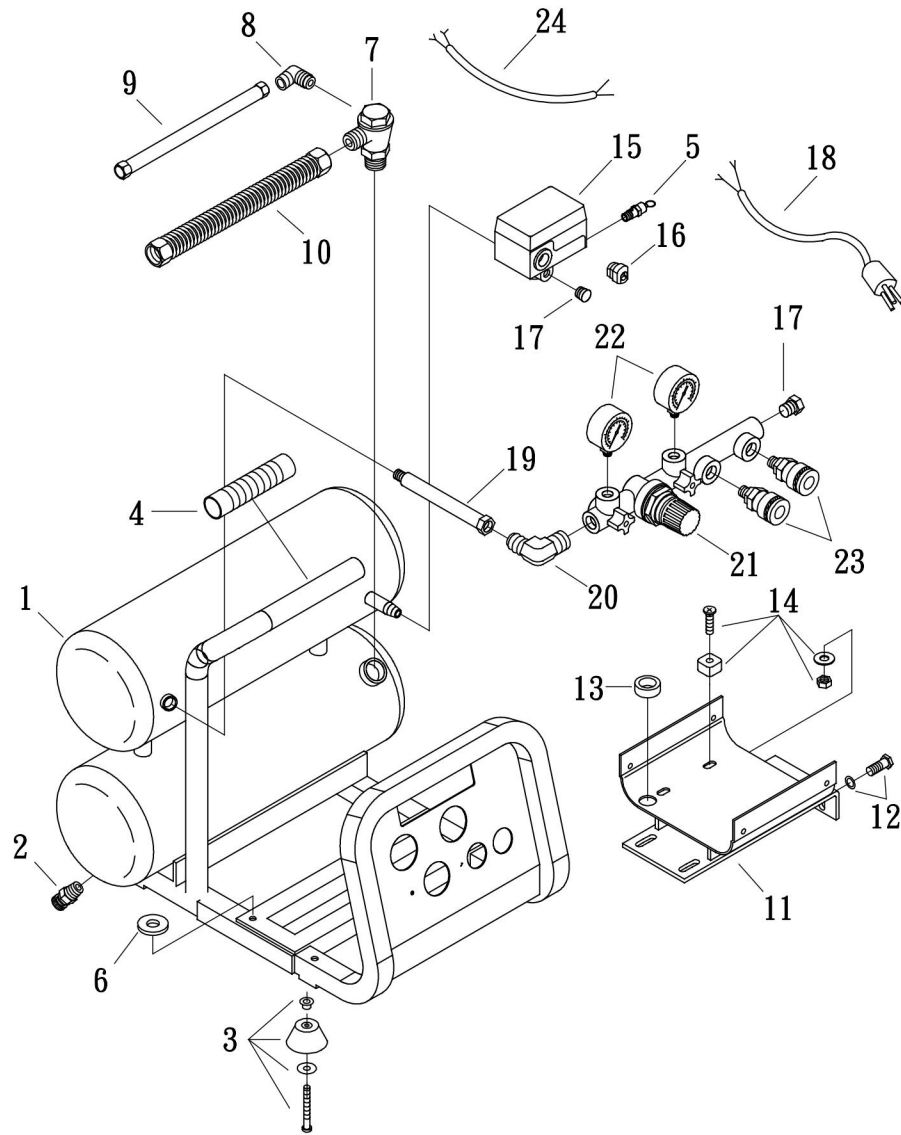

MODEL :DD-2022S(Pump)

SPARE PARTS LIST

NO : MP-1710

REF. NO.	DESCRIPTION	PART NO.	QTY.	REF. NO.	DESCRIPTION	PART NO.	QTY.
1	Cylinder head	3101042	1	15	Crankshaft & balancer	3304076	1
2	Allen bolt set	3B01-M06*040V	4	16	Motor set	3B8-NC1002WA	1
3	Exhaust elbow gasket	2G09-001H	1	17	Front cover gasket	2G07-004A	1
4	Exhaust elbow	2N06-04H1	1	18	Front cover	3309022	1
5	Allen bolt	2B01-M08*020	2	19	Bolt	2B02-FM6*015	4
6	Air filter	2140019A	1	20	Plug	2B14-ST01E	1
7	Filter element	2142013	1	21	Dipstick set	2339008A	1
8	Inlet&Exhaust valve assembly	3B13-AC0747	1	22	Centrifugal switch set	2E24-14064P	1
9	Cylinder	3201006	1	23	Cooling fan	2336037-2	1
10	Double head screw set	3B11-008-A	2	24	Shroud	2428003	1
11	Cylinder gasket	2G04-015	1	25	Bolt	2B02-FM5*010WB	6
12	Piston ring set	3B32-47N	1	26	Starting capacitor	2E28-300F1240	1
13	Piston set	3B31-47	1	27	Thermal protector	2E25-15A	1
14	Rod	2315026	1				

MODEL :DD-2022S (Receive Tank)

SPARE PARTS LIST

NO : MP-1710

REF. NO.	DESCRIPTION	PART NO.	QTY.	REF. NO.	DESCRIPTION	PART NO.	QTY.
1	Air tank	3401542A	1	13	Bushing	2E04-101	1
2	Drain valve	2405011	1	14	Motor feet set bolt	3B08-FM08*30-A	4
3	Rubber pad set	3433011-A	4	15	Pressure switch	2E21-AA276BP	1
4	Grip	2432004	1	16	Strain relief bushing	2E04-010	2
5	Pressure relief valve	2406018A	1	17	Plug	2B14-ST02E	4
6	Body seat block	2439008	6	18	Power cable	2E01-012	1
7	Check valve	2414025	1	19	Soft tube	2T06-026	1
8	Unloading elbow	2N06-01T02H	1	20	Exhaust elbow	2N06-02T02F	1
9	Unloading tube	3B2-02*240F	1	21	Regulator	2408027	1
10	Exhaust soft tube	2T02-04*0440	1	22	Pressure gauge	2D12-15V15KS	2
11	Tank seating	3401203A	1	23	Quick coupler(female)	07MS01/4M-B	2
12	Hexagon bolt set	3B00-FM08*020V	4	24	Cable	2E02-2030702Y2T	1